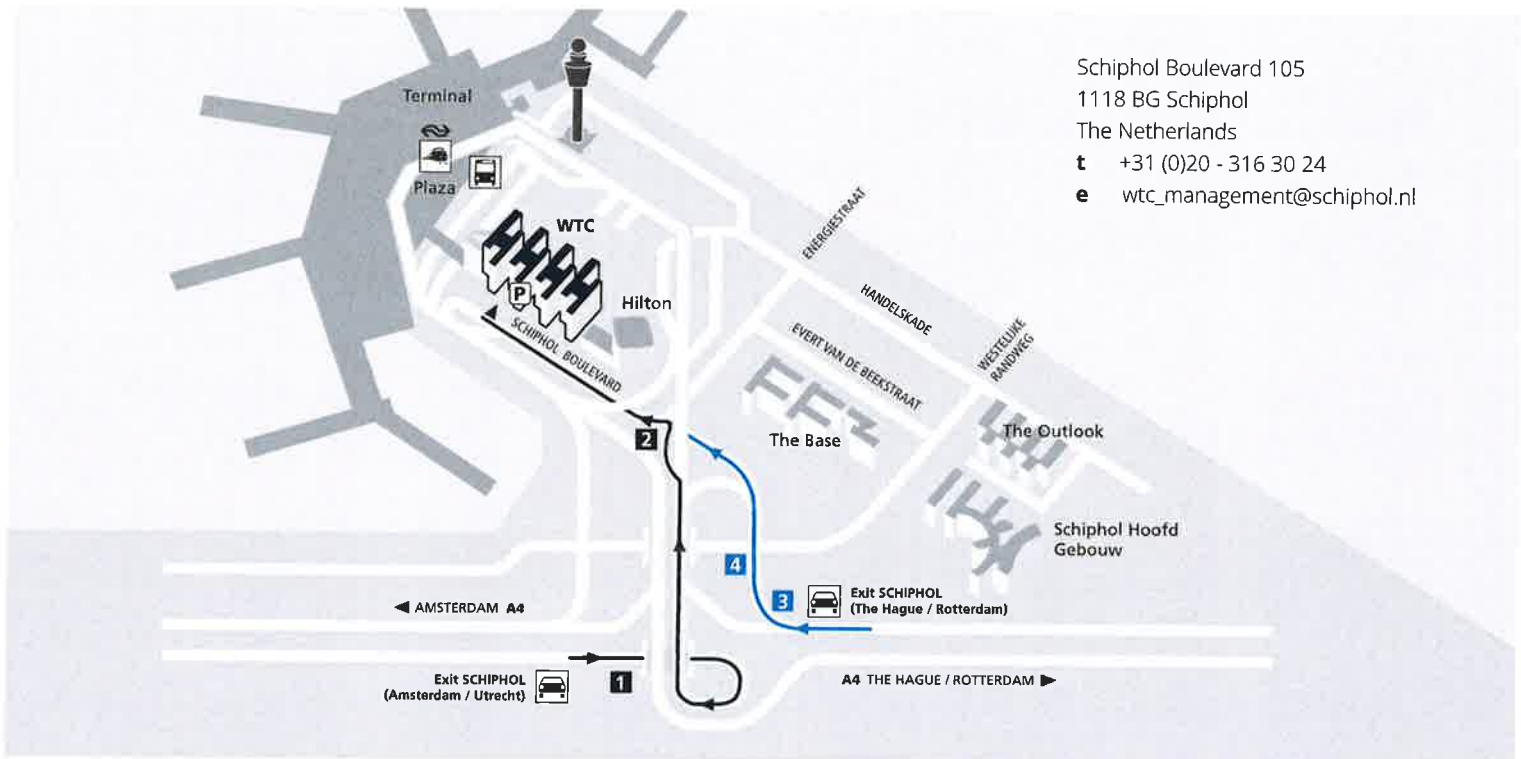

**WORLD TRADE CENTER®
SCHIPHOL AIRPORT**

Schiphol Boulevard 105
1118 BG Schiphol
The Netherlands
t +31 (0)20 - 316 30 24
e wtc_management@schiphol.nl

Route description WTC Schiphol Airport

From **Amsterdam / Utrecht**

- Coming from the A4, take exit **Schiphol (Exit 2)**.
- Then take exit **P Long term parking. 1**
- At the end of the exit, turn left. Follow the signs **WTC. 2**
- You will find **WTC** on your right.

From **The Hague / Rotterdam**

- Coming from the A4, take exit **Schiphol (Exit 2)**.
- Then take exit **P Long term parking. 3**
- At the end of the exit, go straight on.
Follow the signs **P6 Valet and Privium 1. 4**
- Continue to go straight and follow the signs **WTC. 2**
- **WTC** is on your right.

Amsterdam Airport Schiphol is easily reached by train from all major cities.

5 min.

- From the covered walkway: take the escalator from Schiphol Plaza up to the walkway and follow the signs marked **WTC Schiphol Airport**, or
- From outside: exit Schiphol Plaza. Cross over at the bus station towards the Sheraton Hotel. Keep walking along Schiphol Boulevard. The entrance to WTC Schiphol Airport is located next to the hotel.