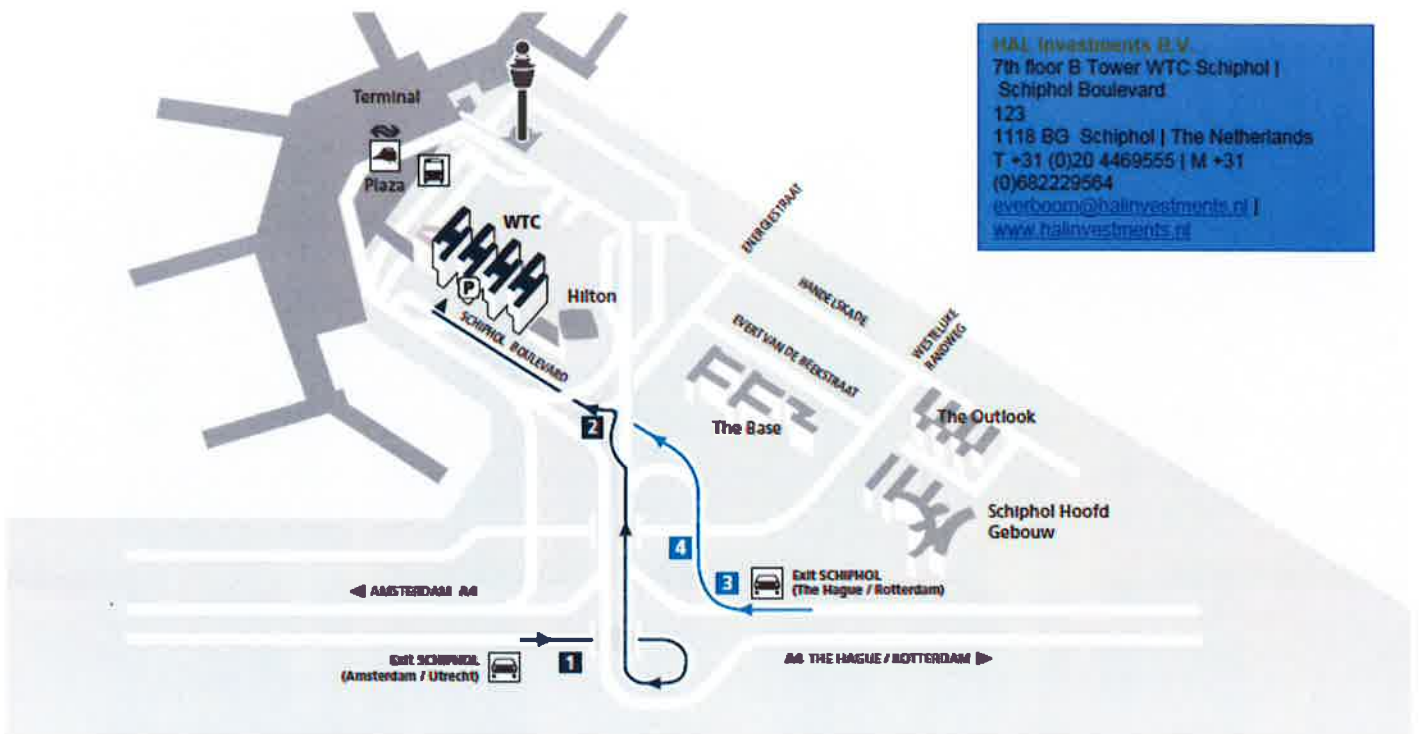

WORLD TRADE CENTER®
SCHIPHOL AIRPORT

HAL Investments B.V.
7th floor B Tower WTC Schiphol |
Schiphol Boulevard
123
1118 BG Schiphol | The Netherlands
T +31 (0)20 4469555 | M +31
(0)682229564
evorboom@halinvestments.nl |
www.halinvestments.nl

Route description WTC Schiphol Airport

From Amsterdam / Utrecht

- Coming from the A4, take exit Schiphol (Exit 2).
- Then take exit P Long term parking. **1**
- At the end of the exit, turn left. Follow the signs WTC. **2**
- You will find WTC on your right.

From The Hague / Rotterdam

- Coming from the A4, take exit Schiphol (Exit 2).
- Then take exit P Long term parking. **3**
- At the end of the exit, go straight on.
  Follow the signs P6 Valet and Privium 1. **4**
- Continue to go straight and follow the signs WTC. **2**
- WTC is on your right.

Visitors can park their car in the parking garage under the WTC Schiphol Airport.

Amsterdam Airport Schiphol is easy to reach from outlying areas using city and regional buses (Schiphol Sternet for example).

Amsterdam Airport Schiphol is easily reached by train from all major cities.

5 min.

- From the covered walkway: take the escalator from Schiphol Plaza up to the walkway and follow the signs marked WTC Schiphol Airport, or
- From outside: exit Schiphol Plaza. Cross over at the bus station towards the Sheraton Hotel. Keep walking along Schiphol Boulevard. The entrance to WTC Schiphol Airport is located next to the hotel.